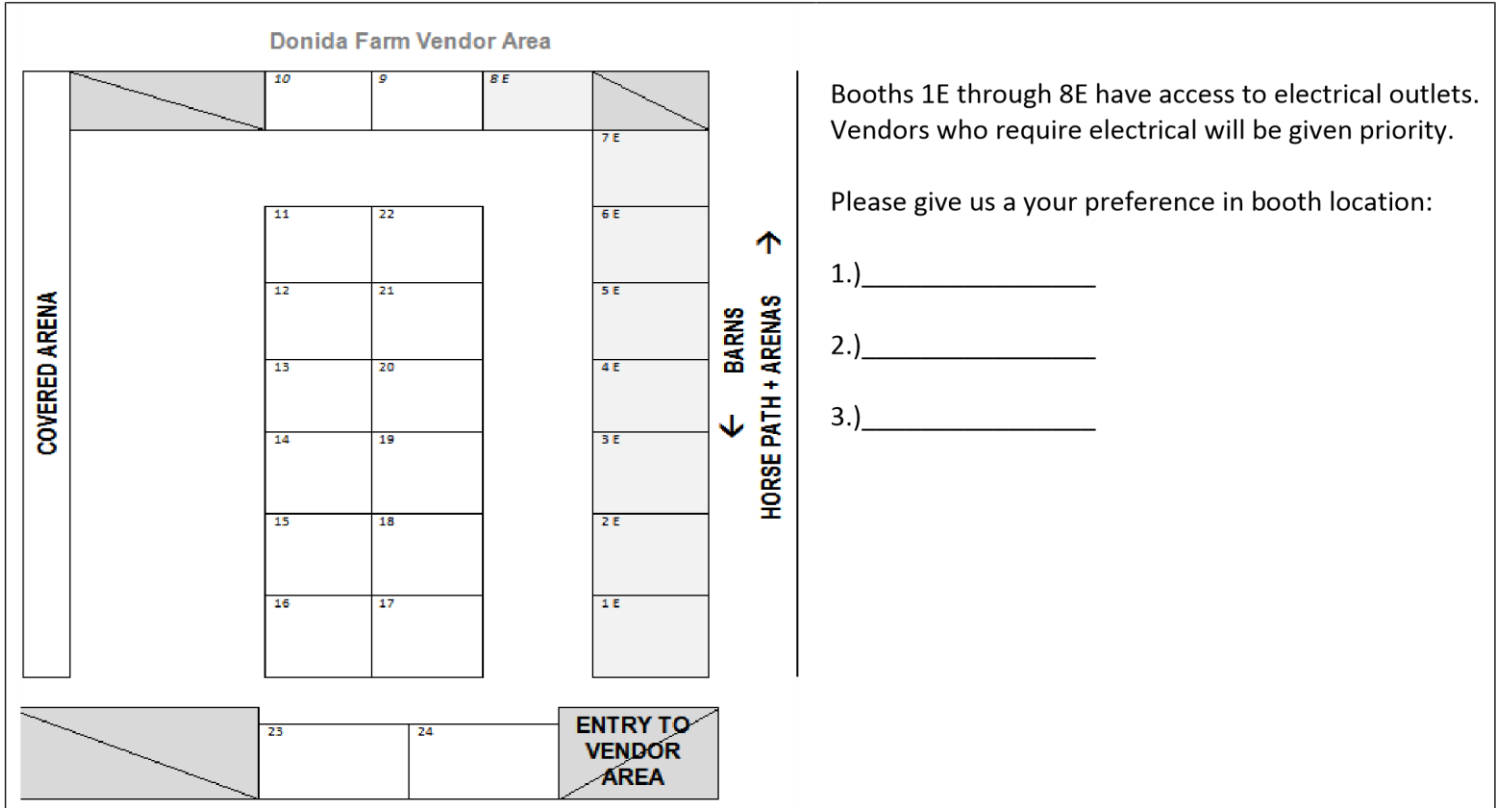

Donida Farm Equestrian Center

Equestrian Events

2023 Donida Farm Shows consists of schooling shows and USDF/USEF Recognized shows * Indicates Recognized Show. Please check all that apply. Dates/competitions are subject to change. Please check the calendar at www.donifarm.com for most current show offerings.

Date	Show Name	Check if interested
Feb 11	Centerline Dressage Series	
Mar 11	Centerline Dressage Series	
Apr 8	Centerline Dressage Series	
May 6	Centerline Dressage Series	
Jun 3	Centerline Dressage Series	
Jul 15	Centerline Dressage Series	
Aug 12	Centerline Dressage Series	
Sep 23	Centerline Dressage Series	
Oct 14	Centerline Dressage Series	
Nov 18	Centerline Dressage Series	
Dec 9	Centerline Dressage Series	
May 13 & 14	Spring Fling I & II	
Jun 25 & 26	Donida Summer Dressage I & II	
Jul 28, 29 & 30	Donida Festival I & II	
Aug 26-27	Rainier Championships	
Sep 30 / Oct 1	Ride for the Roses