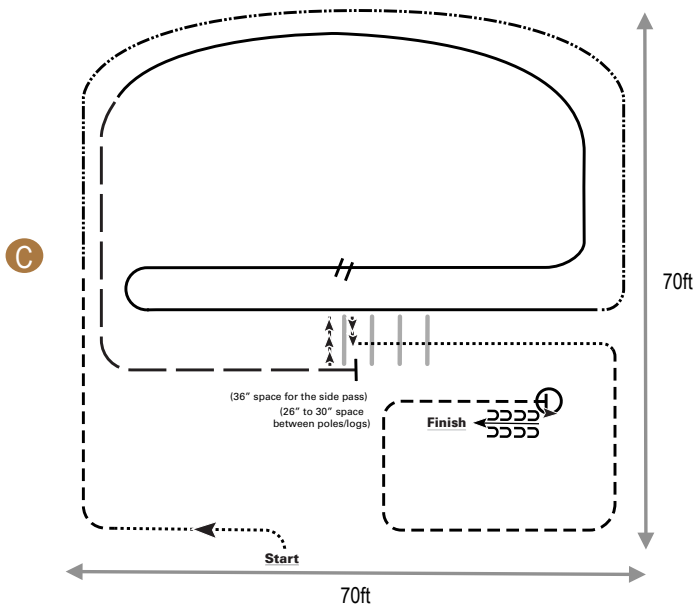

Ranch Riding Pattern #4

E-Show

1. Walk
2. Trot
3. Extended lope-right lead
4. Lope-right lead
5. Change leads (simple or flying)
6. Lope left lead
7. Extended trot
8. Stop, side pass left, side pass right, 1/2 way
9. Walk over logs
10. Walk
11. Trot square
12. Stop, 360° turn left, back

Pattern Measurements

Pattern Width: Approx. 70ft

Pattern Length: Approx. 70ft