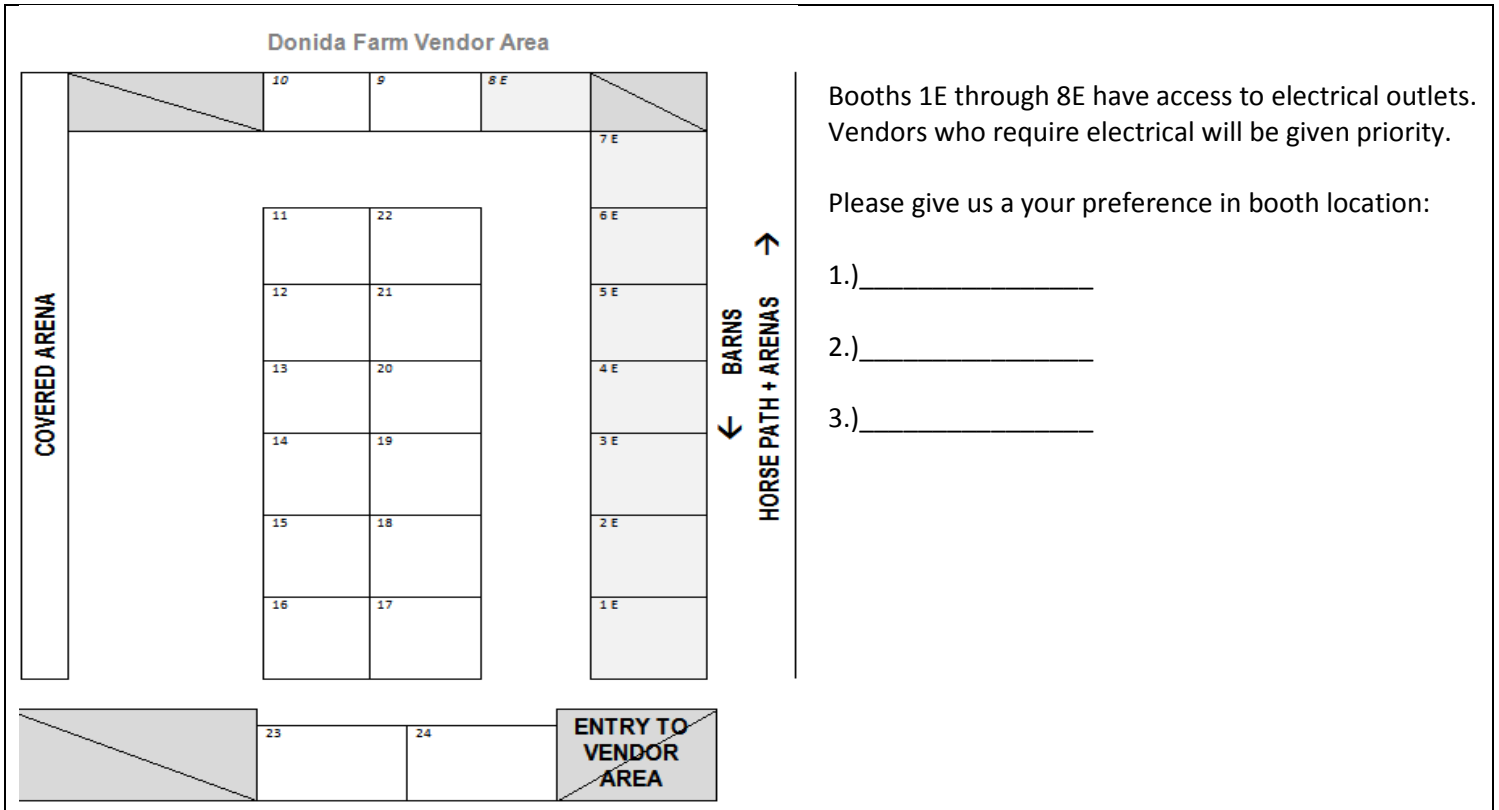

Donida Farm Equestrian Center Equestrian Events

Upcoming Equestrian Events: (Please check which show you would be interested in)

Dressage Schooling Shows	(Check here)	English / Western Schooling Shows	(Check here)
Oct 14, 2017	-----	Halloween Show	Oct 28, 2017
Nov 11, 2017		Thanksgiving Show	Nov 18, 2017
Dec 2, 2017		Holiday Show	Dec 9, 2017
Feb 3, 2018		Valentine Show	Feb 10, 2018
Mar 3, 2018		St. Patrick's Show	Mar 10, 2018
Apr 7, 2018		Spring Final	Apr 14, 2018

2018 USEF/USDF Recognized Shows

Date:	Show:	(Check here)
May 12, 2018	Donida Dressage Spring Fling I	
May 13, 2018	Donida Dressage Spring Fling II	
May 31st thru June 3rd	Arabian Sport Horse Celebration	
June 29th thru July 1st	Arabian Sport Horse Salute	
Jul 25, 2018	Donida Farm Dressage Festival I	
Jul 26-27, 2018	Donida Farm Dressage Festival II